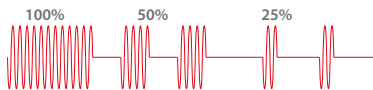

Power Width Modulation (PWM)